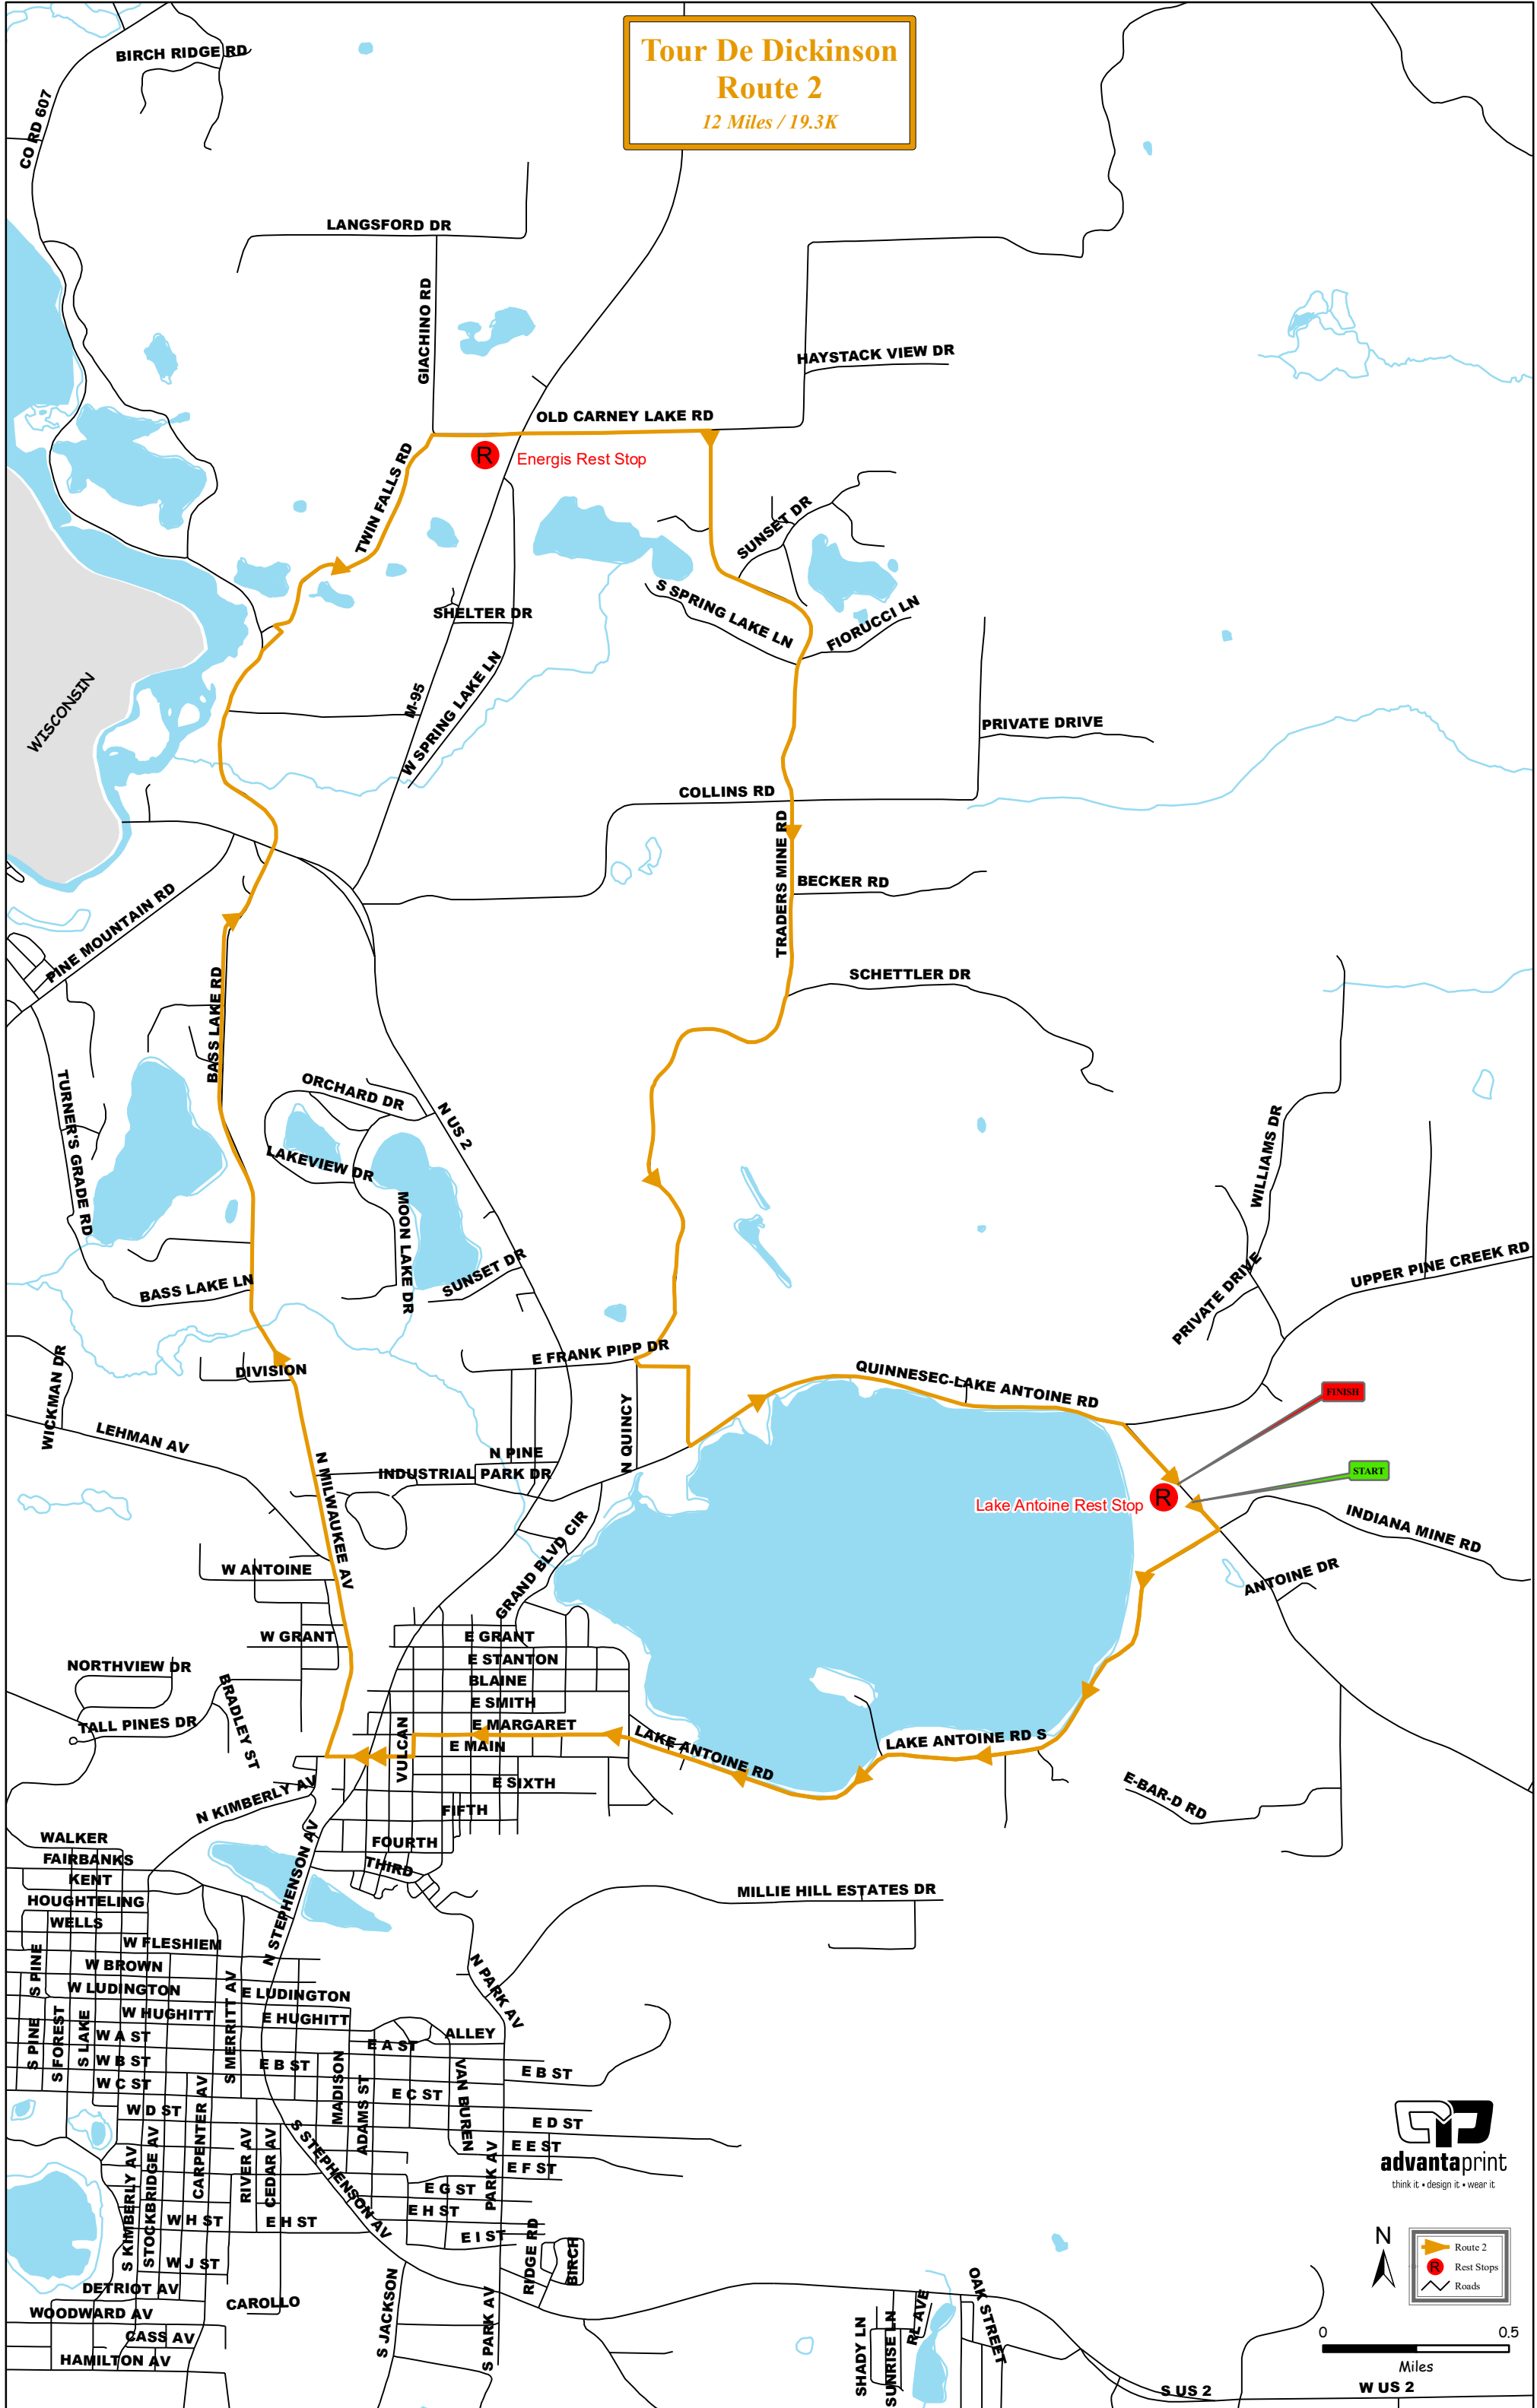

**Tour De Dickinson  
Route 2**  
12 Miles / 19.3K

Miles

W US 2